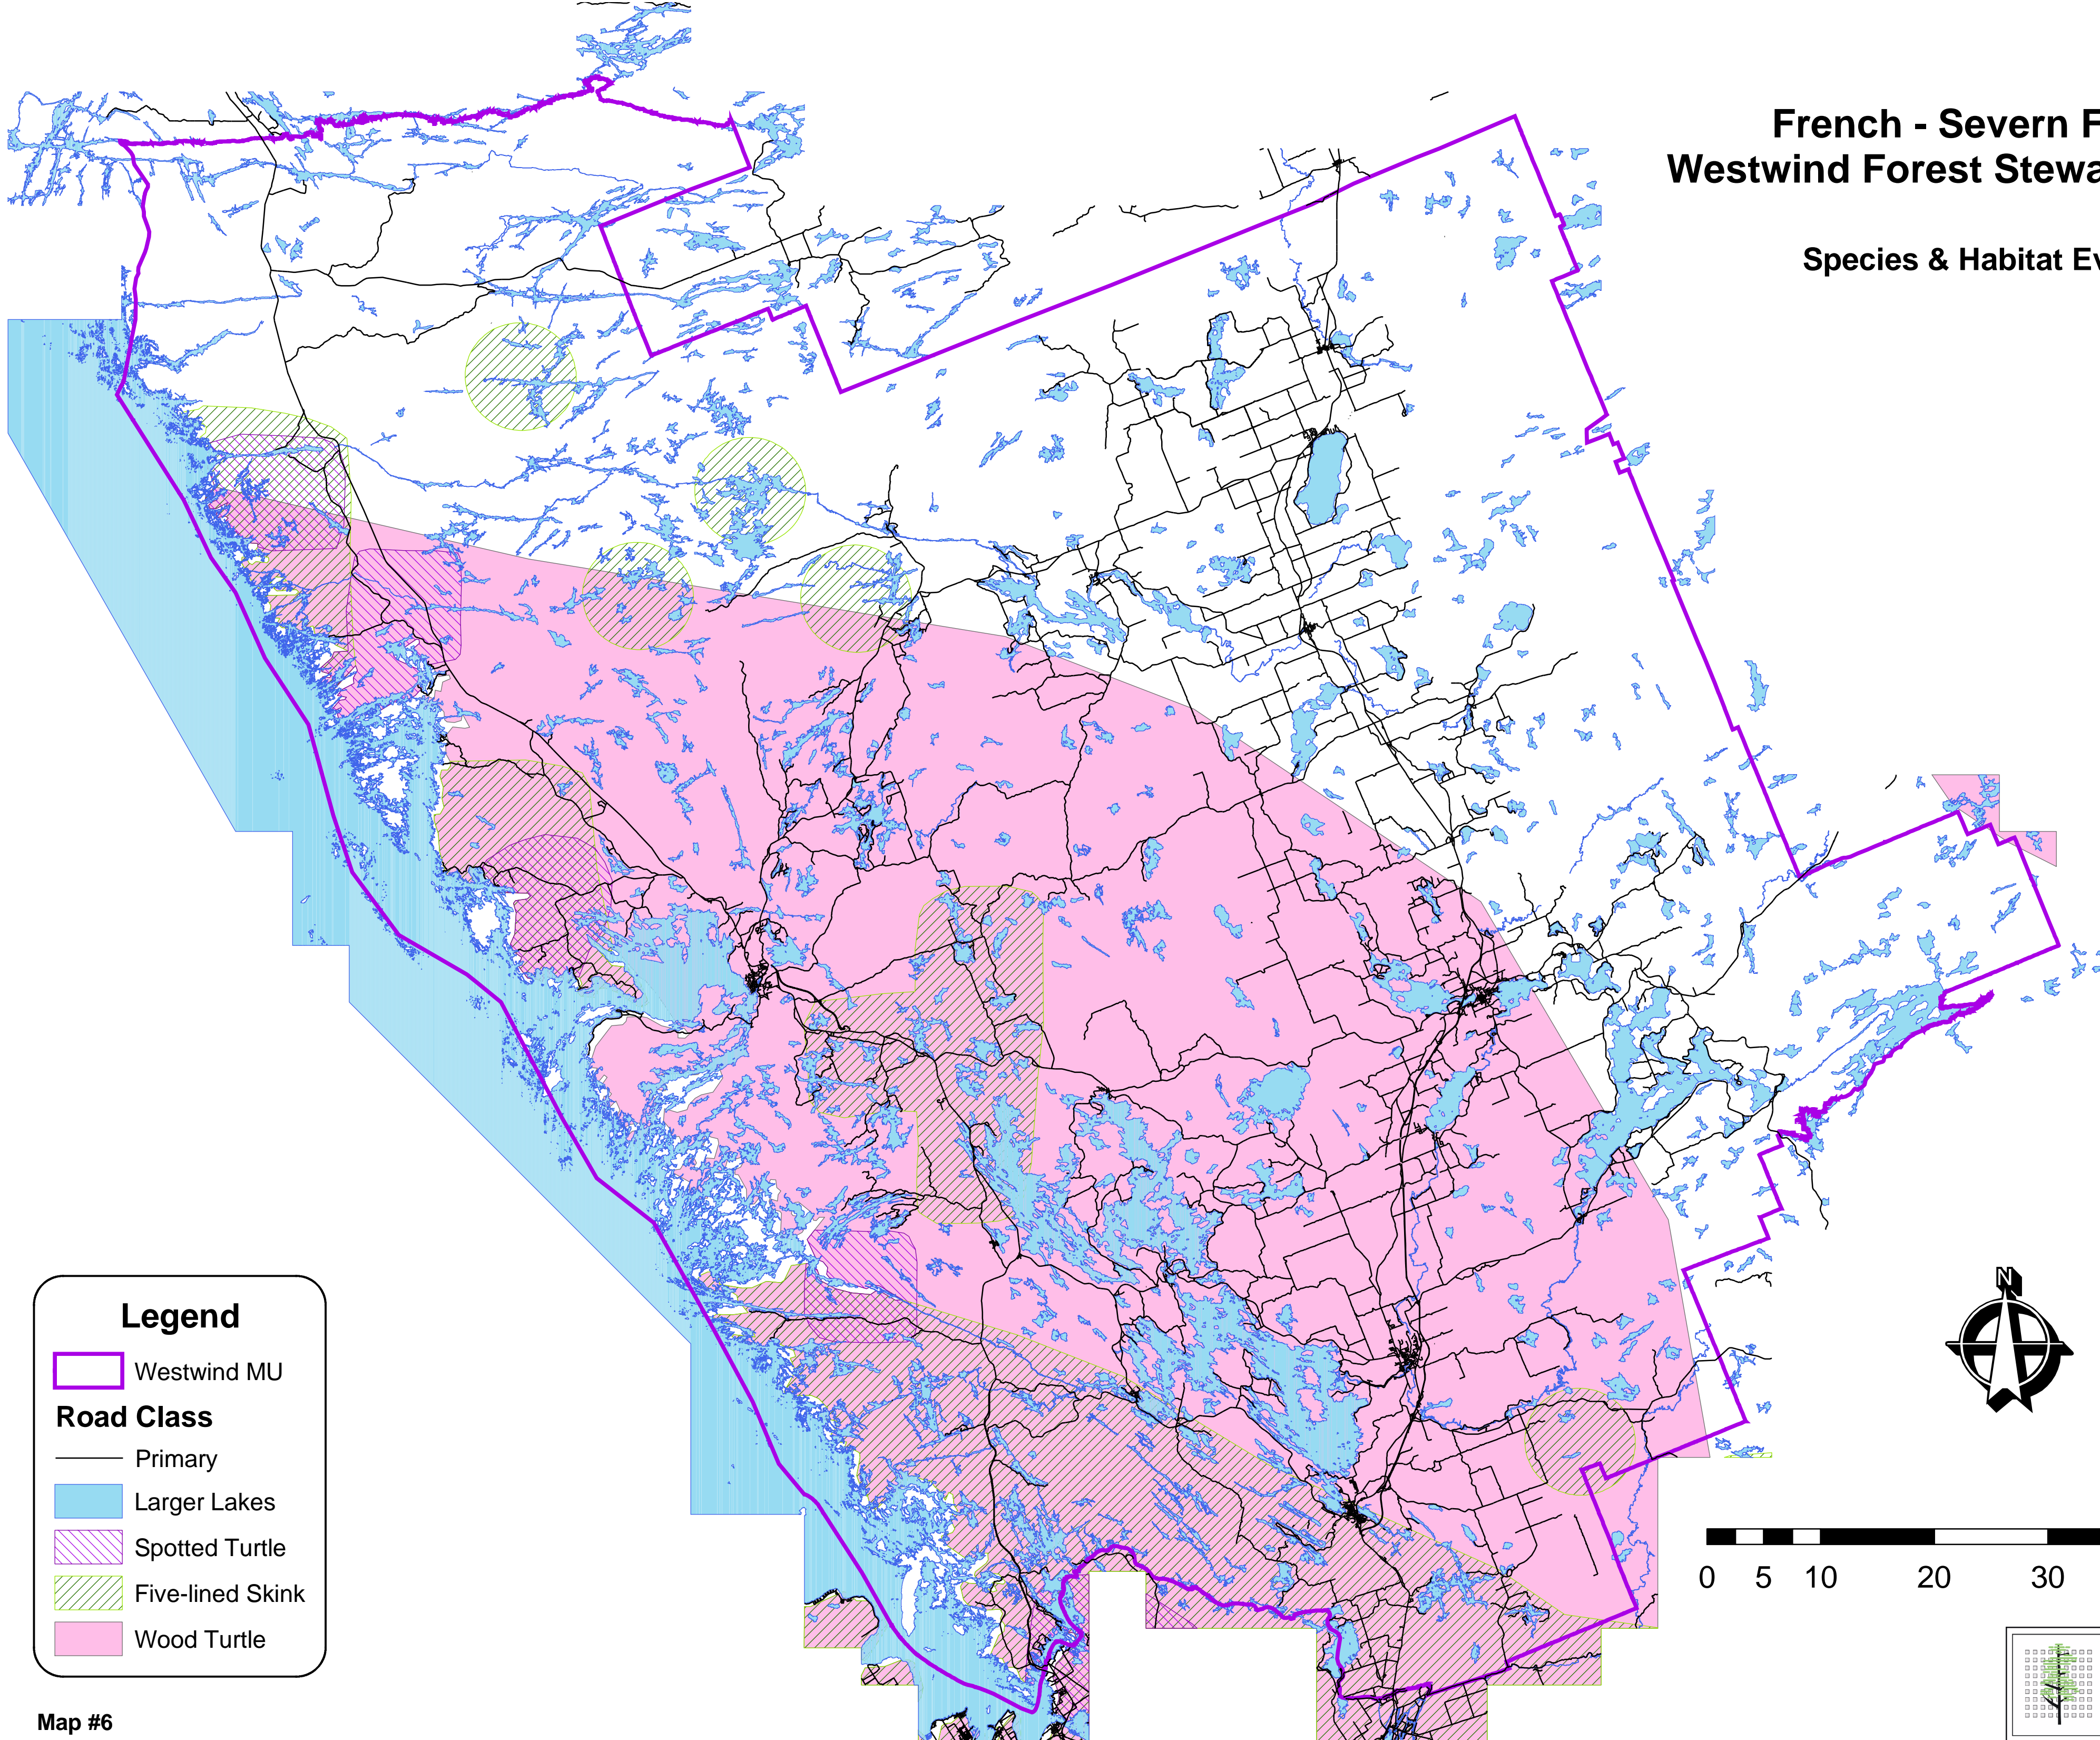

**French - Severn Forest
Westwind Forest Stewardship Inc.**

Species & Habitat Evaluation

Legend

- Westwind MU
- Road Class**
- Primary
- Larger Lakes
- Spotted Turtle
- Five-lined Skink
- Wood Turtle