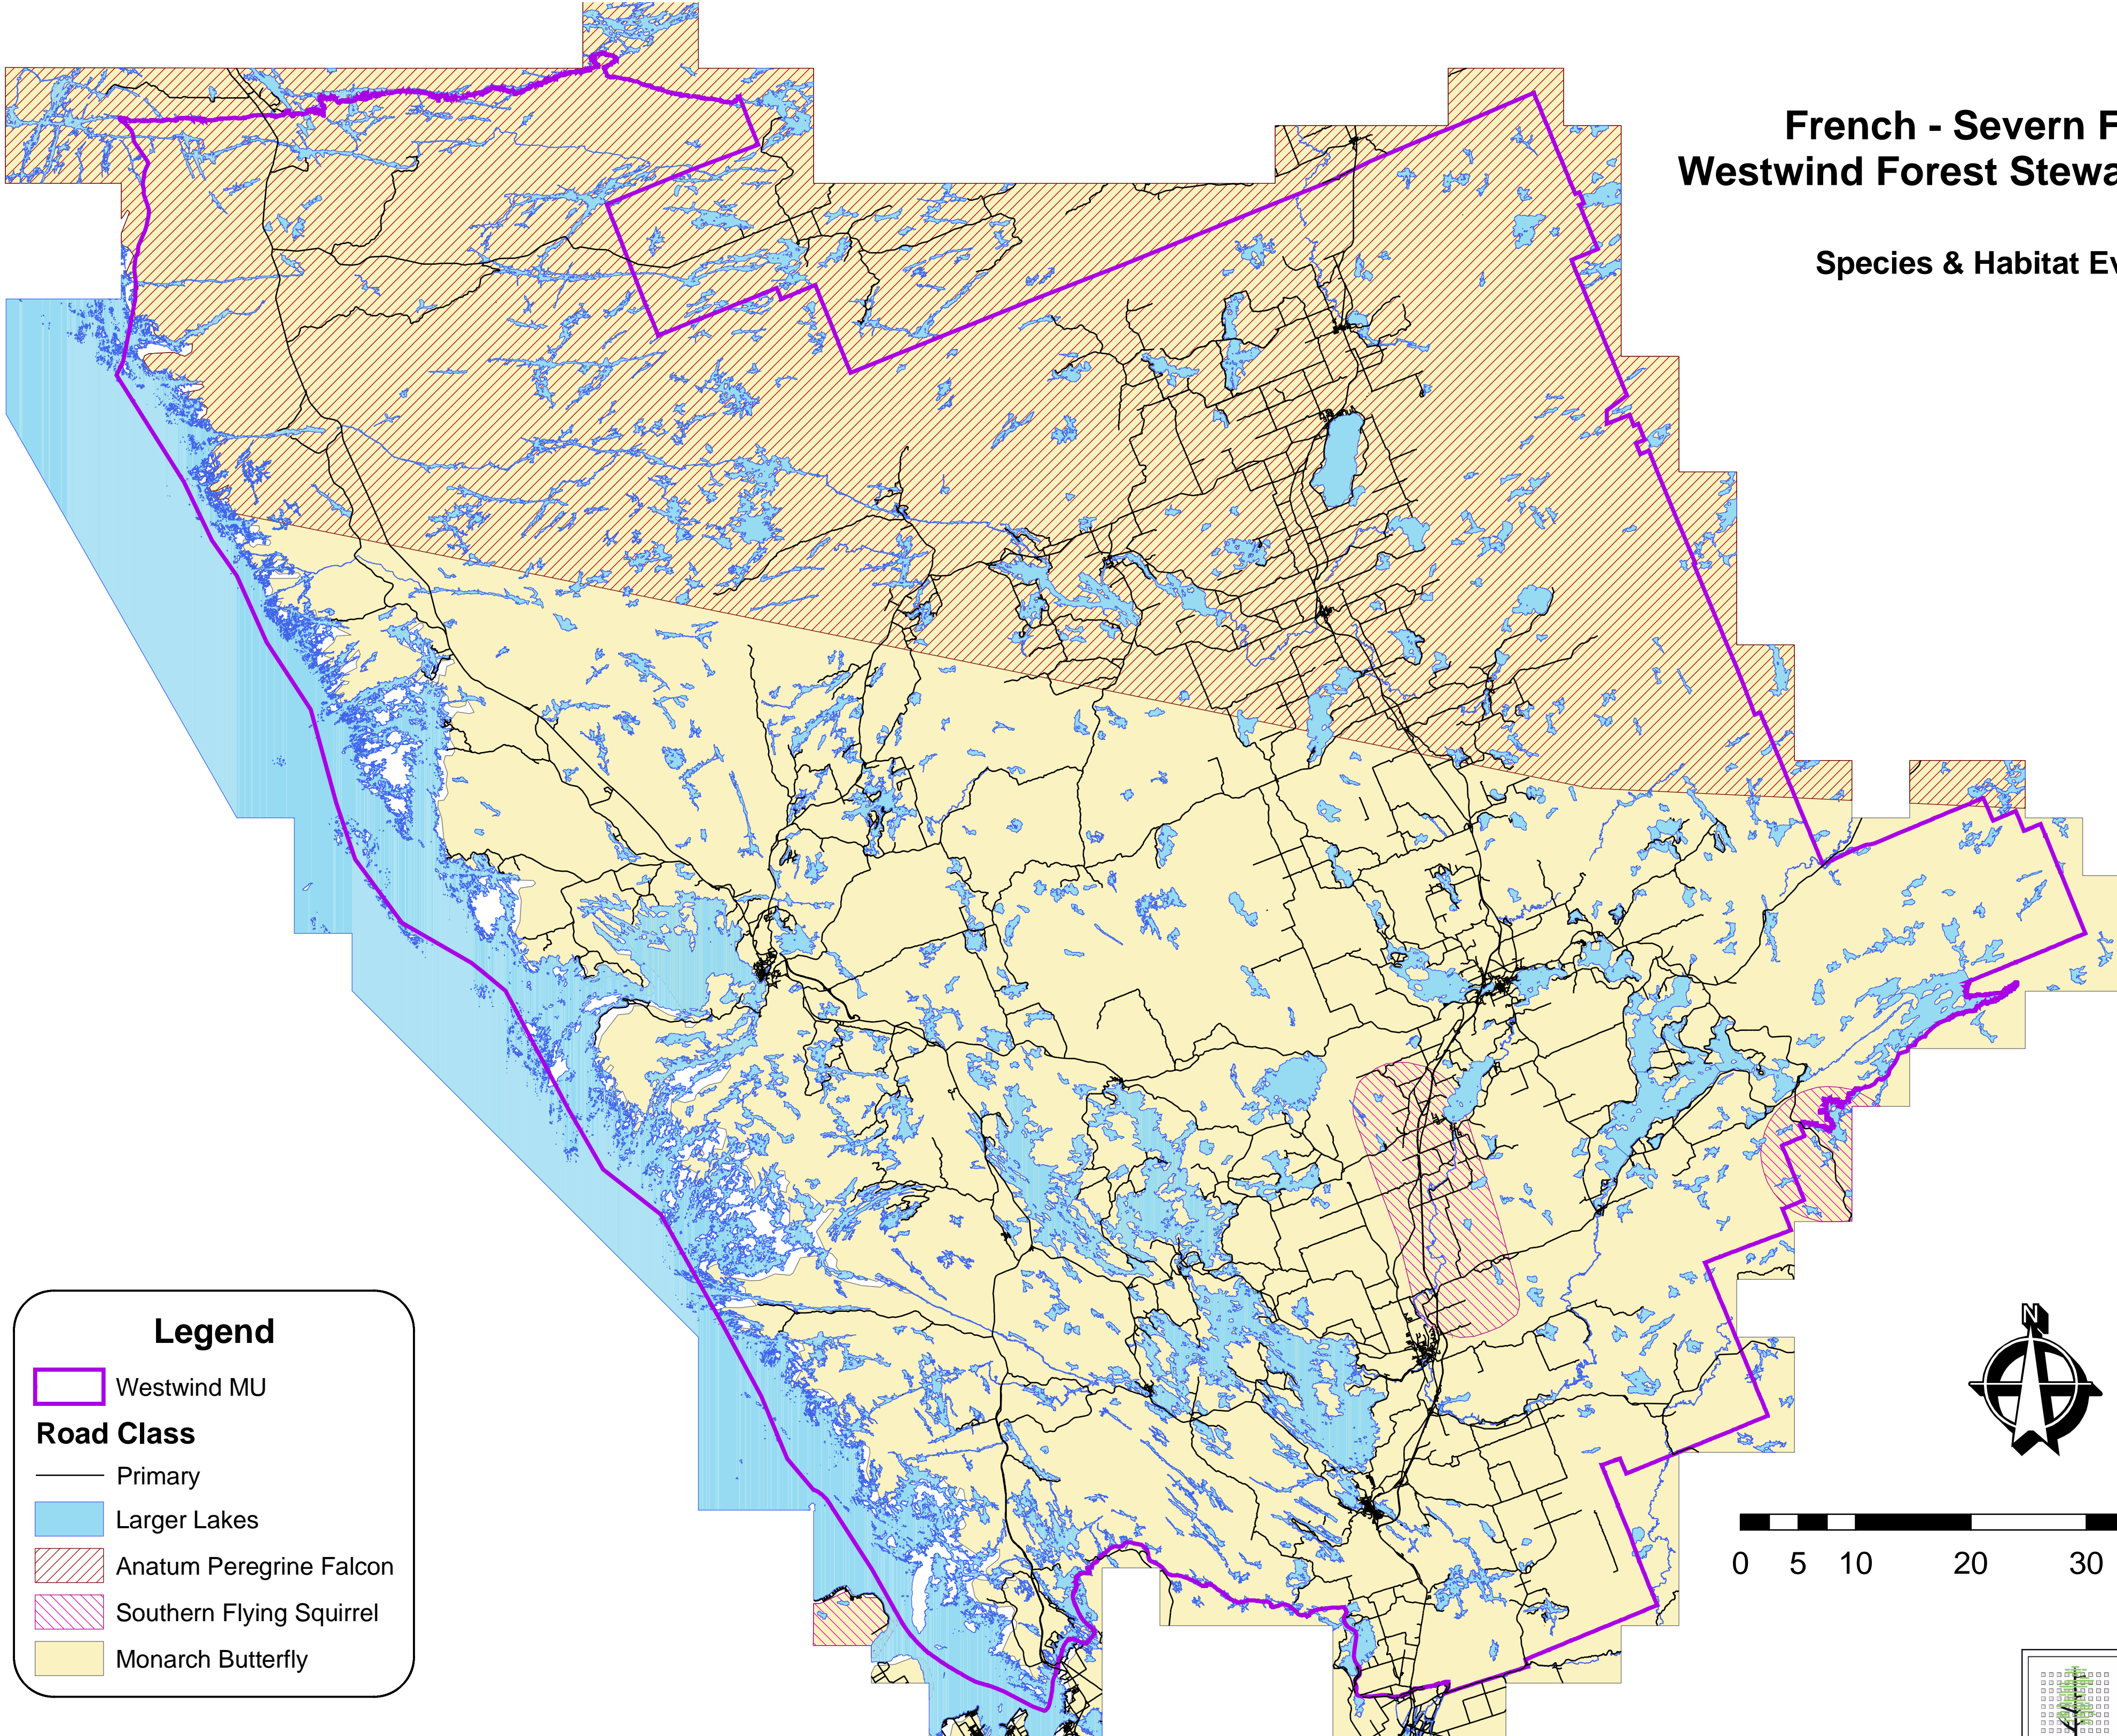

**French - Severn Forest  
Westwind Forest Stewardship Inc.**

**Species & Habitat Evaluation**

**Legend**

- Westwind MU
- Road Class**
- Primary
- Larger Lakes
- Anatum Peregrine Falcon
- Southern Flying Squirrel
- Monarch Butterfly