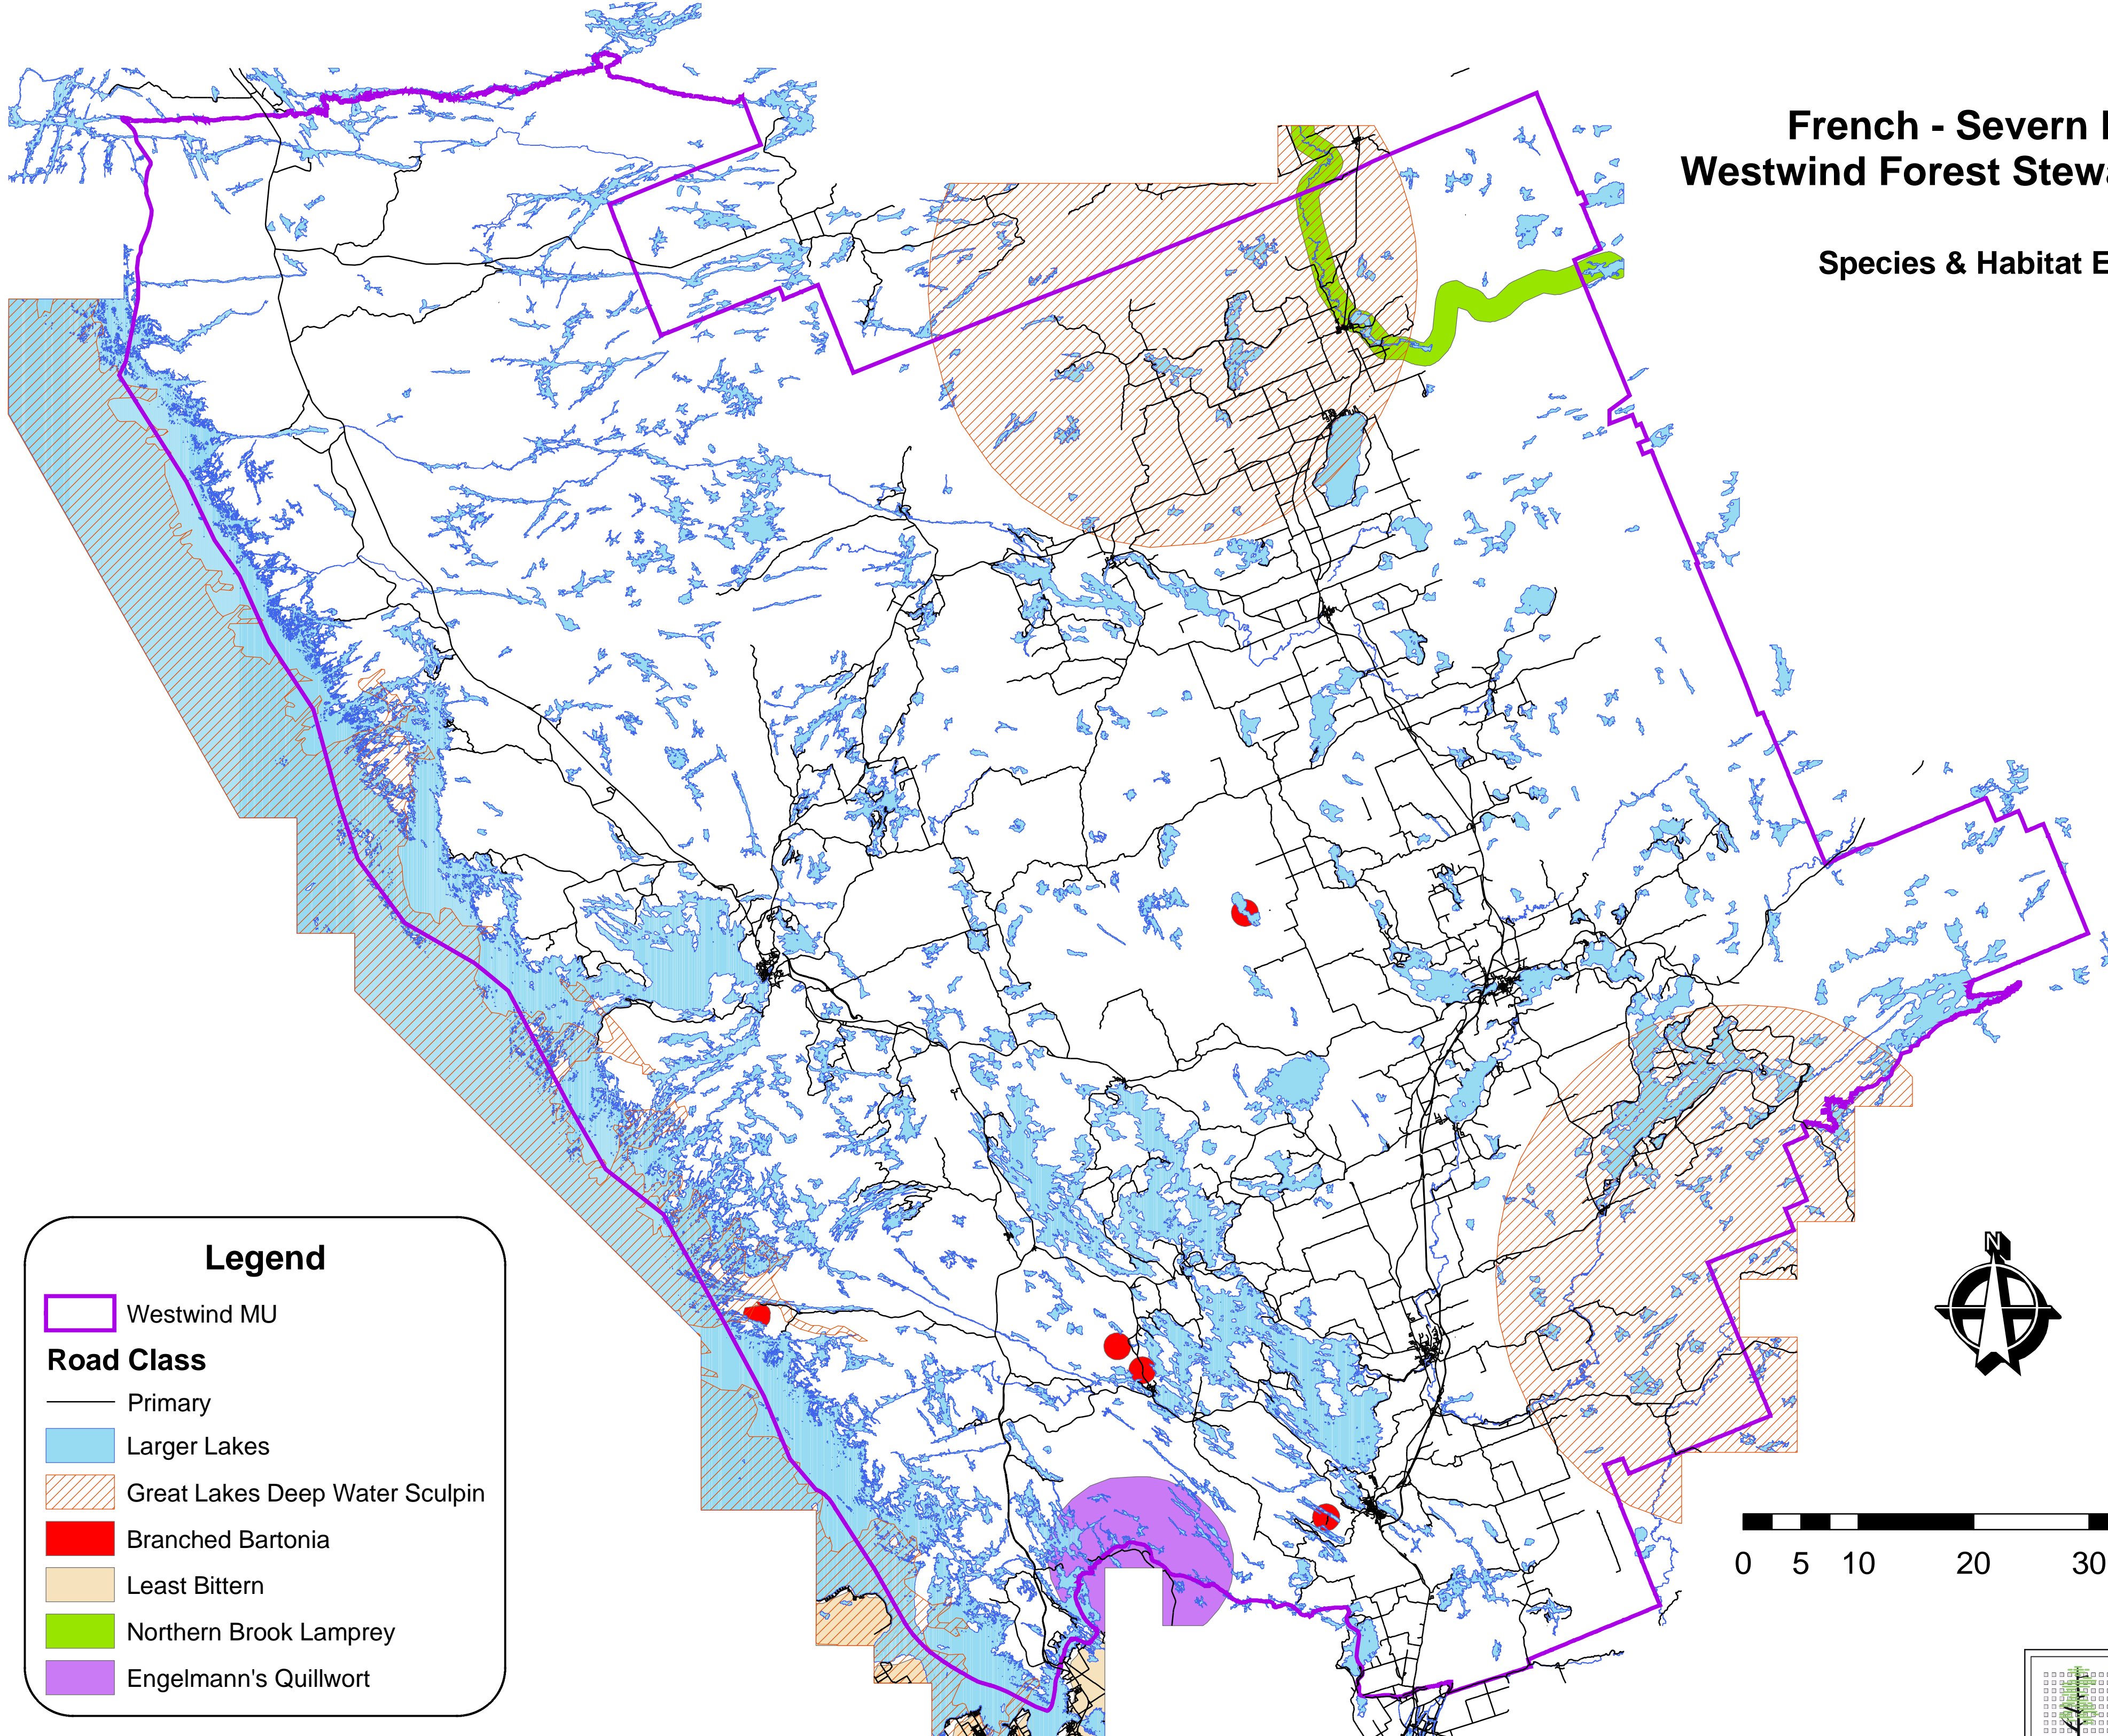

**French - Severn Forest
Westwind Forest Stewardship Inc.**

Species & Habitat Evaluation

Legend

- Westwind MU
- Road Class**
- Primary
- Larger Lakes
- Great Lakes Deep Water Sculpin
- Branched Bartonias
- Least Bittern
- Northern Brook Lamprey
- Engelmann's Quillwort