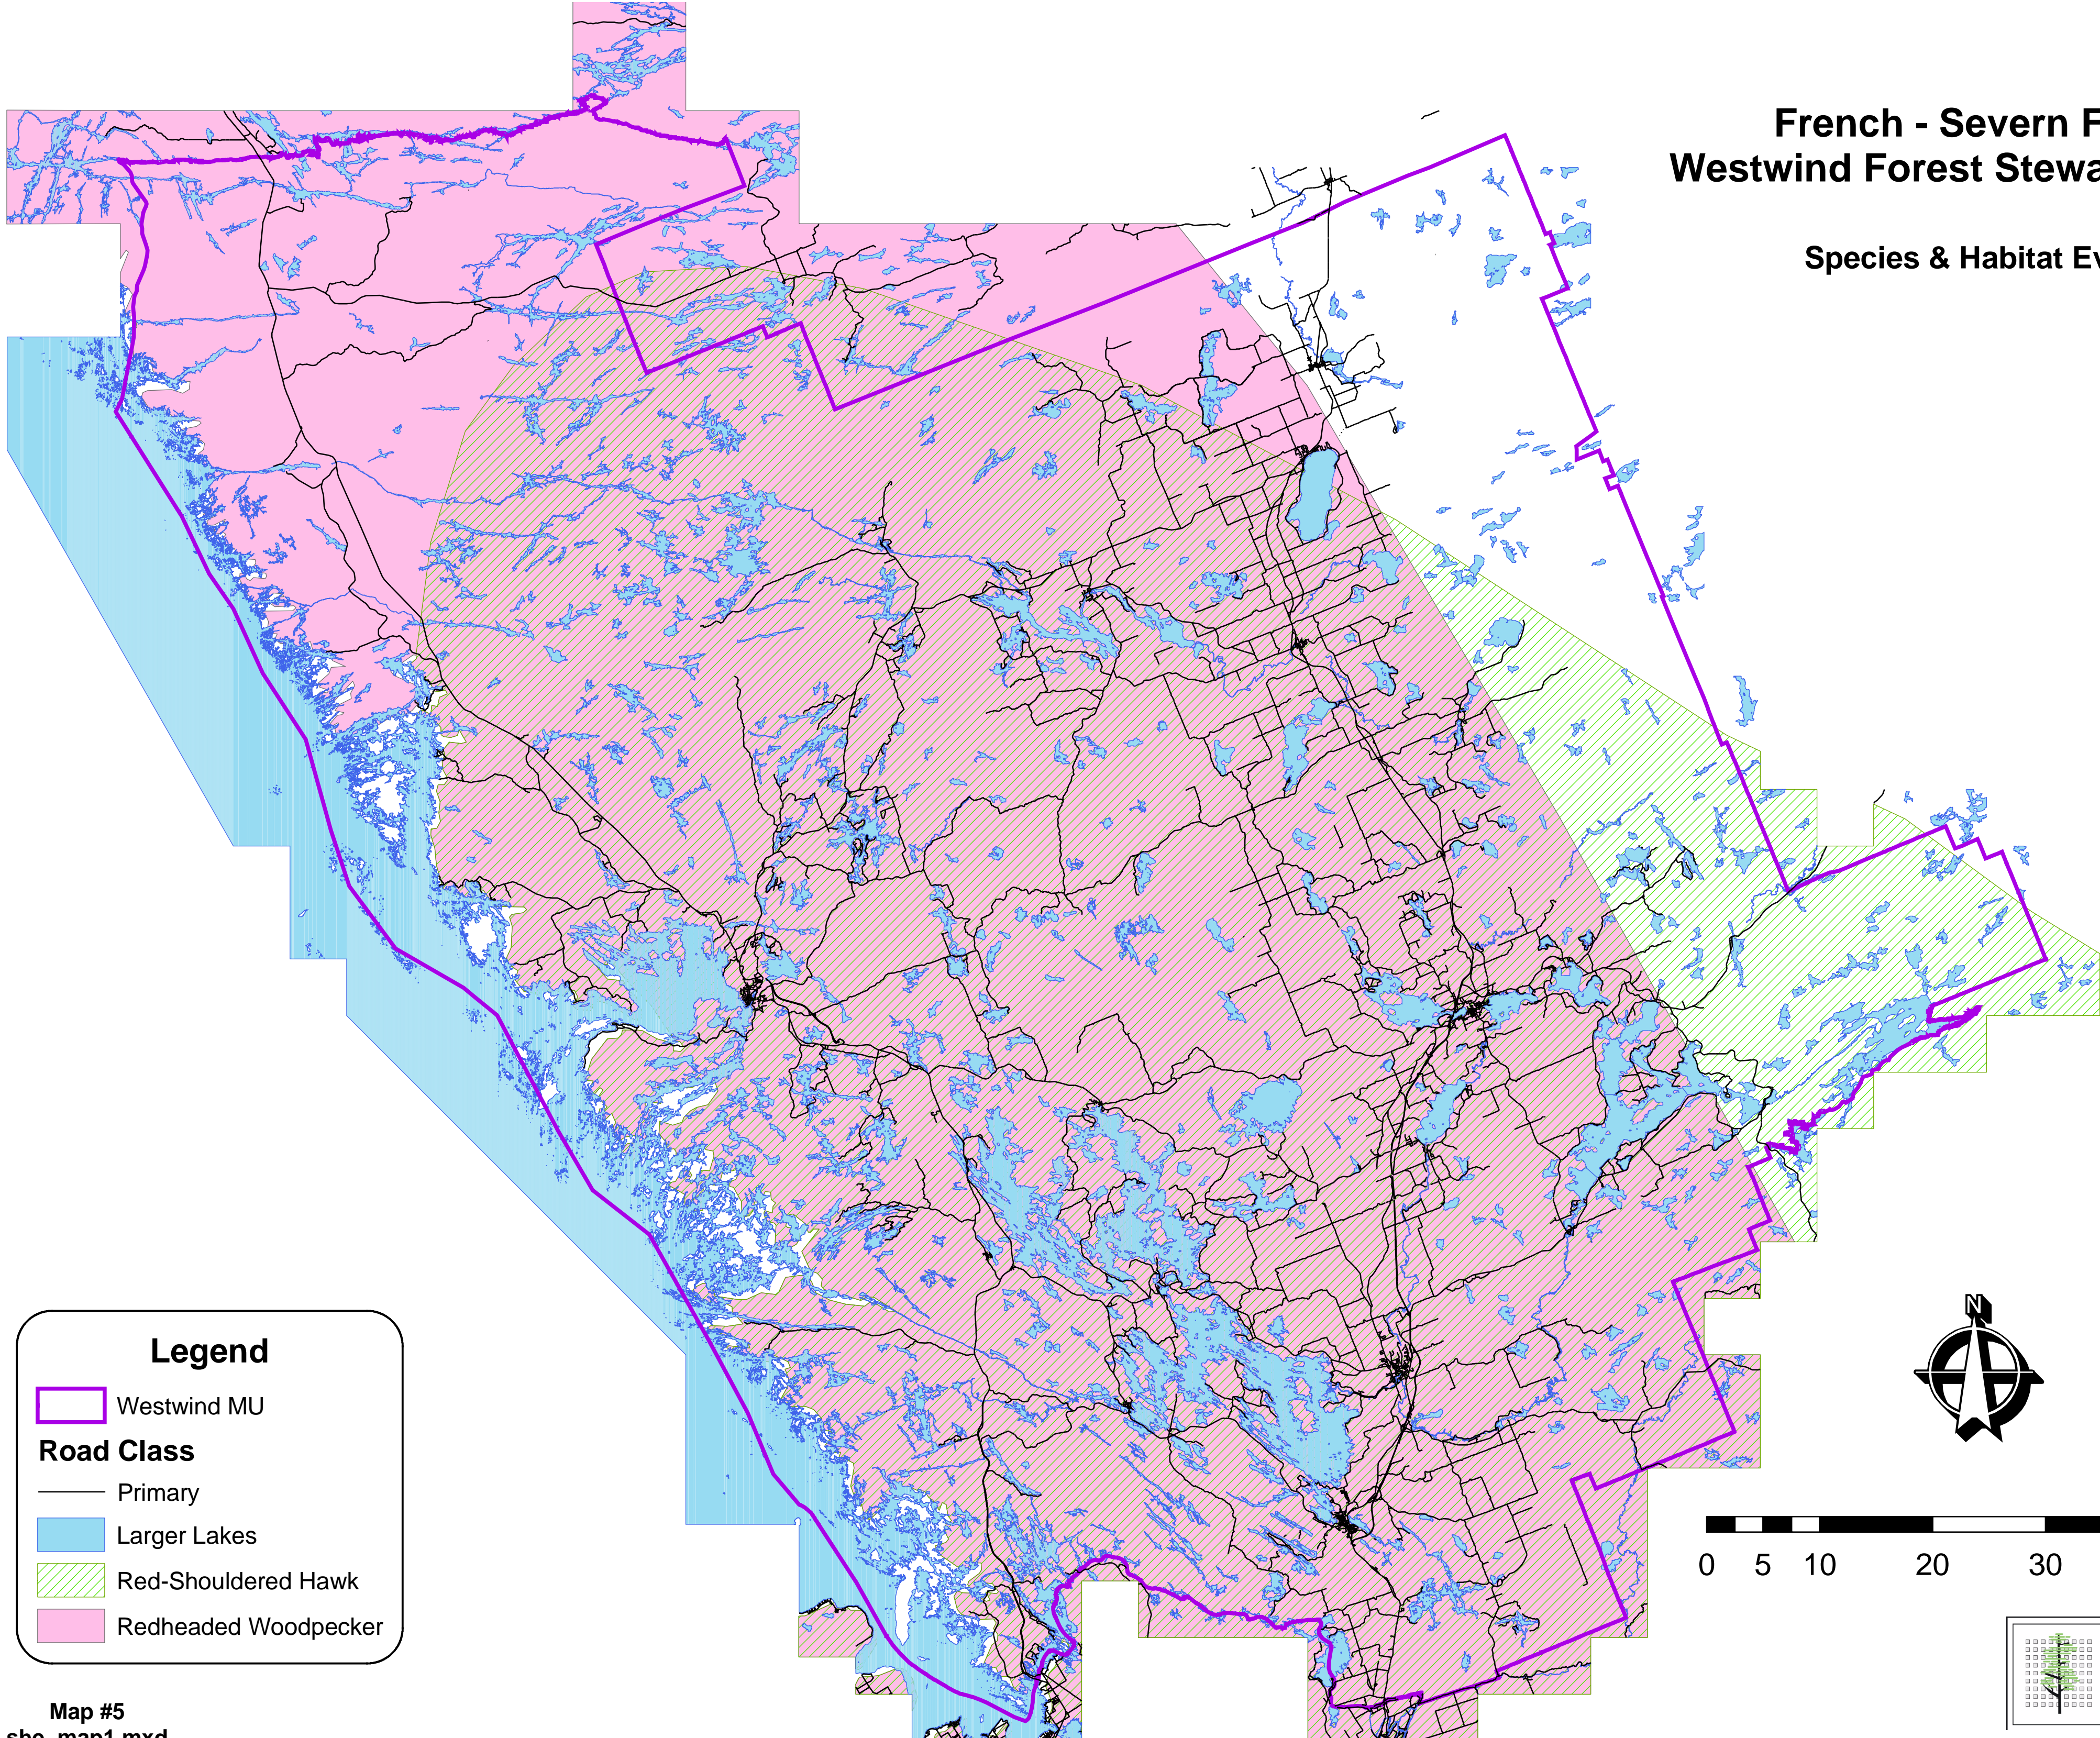

**French - Severn Forest
Westwind Forest Stewardship Inc.**

Species & Habitat Evaluation

Legend

- Westwind MU
- Road Class**
- Primary
- Larger Lakes
- Red-Shouldered Hawk
- Redheaded Woodpecker

Map #5
she_map1.mxd